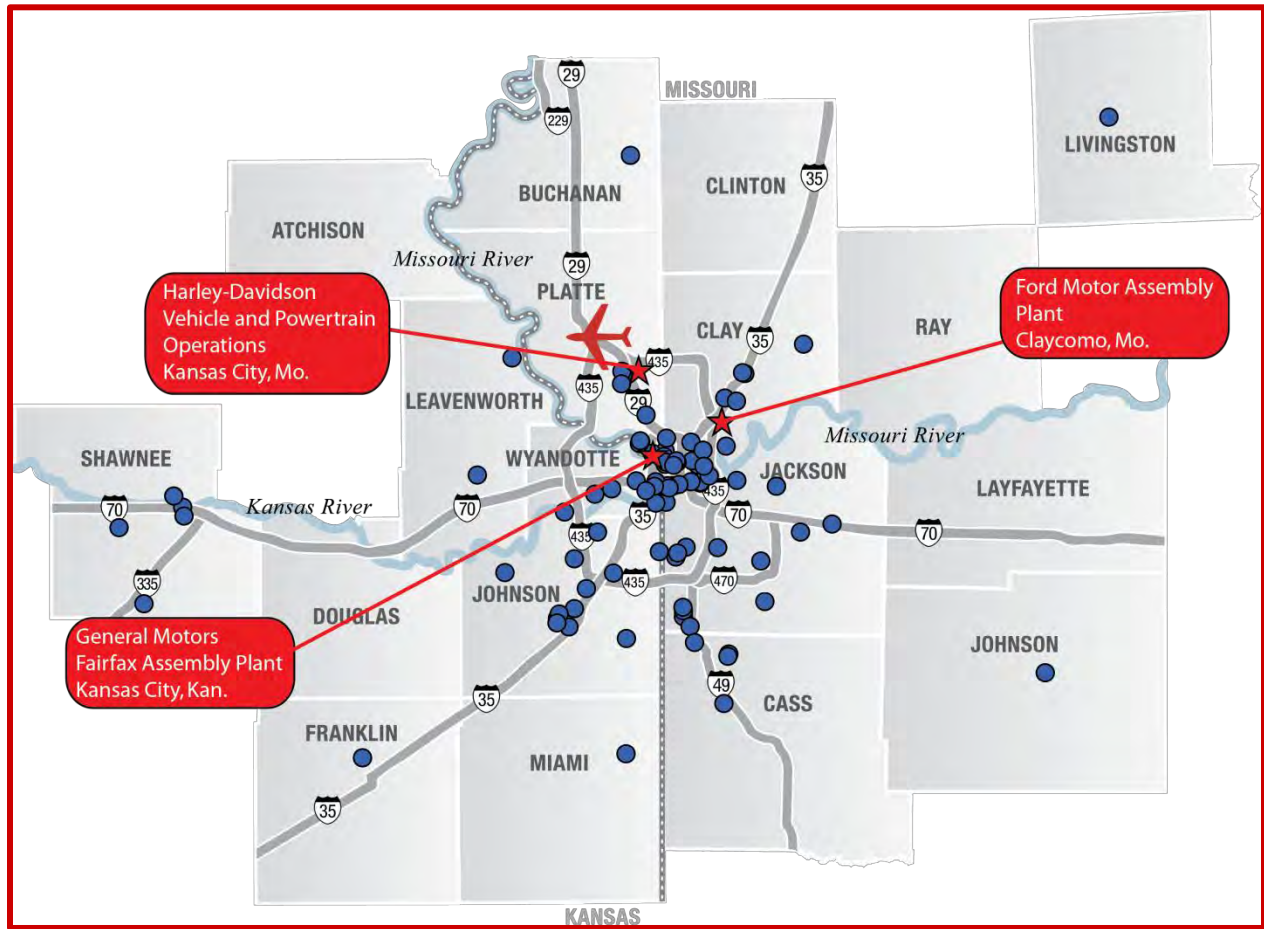

KC REGION AUTOMOTIVE SUPPLIERS

- | | | |
|-----------------------------------|-------------------------------|----------------------------------|
| Ace Ignition Interlock | Best Batteries, LLC | EnerSys |
| Action Battery Co | Blue Chip Machine Co. | Exel Logistics |
| Adrian Steel | Cargotec Solutions LLC | Exide Technologies |
| Alan Grove Components | Carlisle Tire & Wheel | Expressway Radiator & Auto |
| American Performance Technologies | Carriage Works, Inc. | Faurecia Seating Co. |
| ARI Racing Engines | CEVA Logistics | Fleet Pride, Inc. |
| Arrowhead Distributors | City Electric Supply | Flex-N-Gate Missouri LLC |
| Associated Parts & Mfg. Co. | Comprehensive Logistics | Flex-N-Gate, Inc. |
| ATI Racing | Custom Truck & Equipment | Garmin |
| Auto Services | Cylinder Head Engineering LLC | Gasket Engineering Company, Inc. |
| B & W Brakes Inc | Delphi Energy & Chassis | Glen Upton Inc |
| BAO Inc. | Donaldson Company, Inc. | Goodyear Tire & Rubber Co |
| Bc Manufacturing, Inc | Dow Kokam | Grupo Antolin, Inc. |
| Beebe Batteries Inc | Electra Tech | H & H Distributing |

KC REGION AUTOMOTIVE SUPPLIERS

Haldex Brake Products Corporation

Haldex, Inc.

Handicap Conversions Inc

Heartland Body Repair

Industrial Chrome, Inc.

Inergy Automotive

Interstate Battery Systems

Leggett and Platt

Lilypad Ev LLC

LMV Automotive

Magna Seating of America

Martinrea Riverside LLC

Midwest Directional Services, Inc

Midwest Directional Svc

Midwest Equipment Specialties

Midwest Transmission Inc

Myers Tire Supply Distribution

Newtek Automotive Midwest Inc

Nitto Denko Automotive Inc.

Noland's Inc.

North Kansas City Auto Trim

North Manufacturing

Northland Fasteners